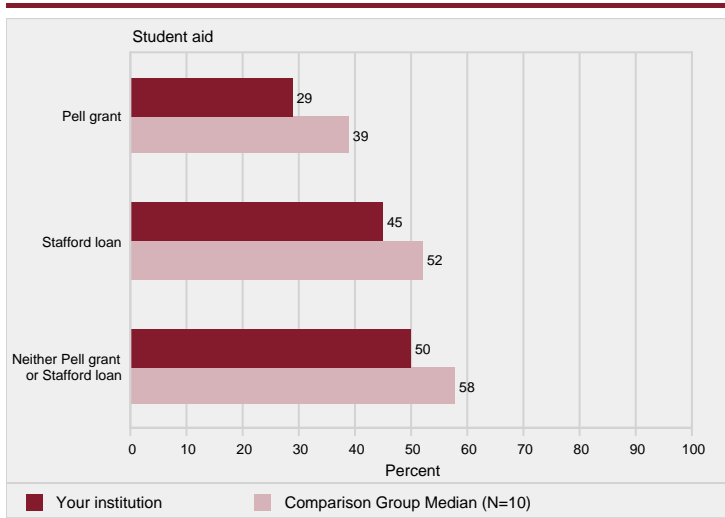

Figure 1. Number of first-time undergraduate students who applied, were admitted, and enrolled full and part time: Fall 2017

PUVÖWÆá { i••j [] •áææææ!^!^•^ } c^ãá [] "á-[hå) •cæ" cå [] •æ@æcá [á] [cå@æc^æ] ð [] ^ }
æá { i••j [] á [] [|æ" ðææ) áææ]] "æ [á-i] •cæcå { ^Éá^*!^æ&^!cå-æ&æc^É•^æ\i) *á") á^!^æá "æc^
•c" á^) c^h [] "Éå [] !á^ææá •É•^æc@^!T^c@ [á [[[^æá] P [c^Éá] hå•æc@^h) " { á^!á-[hå) •cæ" cå [] •hå }
c^æ& [{ } æi• [] h^! [] ^ É
ÚUWÚÓÓWÆUÉhÓ^ æic { ^ } cå [-] Óá ~ &æcå [] É] Pæcå [] æ] hÓ^) c^!á-[hÓá ~ &æcå [] hÚæcå•cå&•É
Ù) c^!æc^áhÚ [•c^æ& [] áæ! ~ /Óá ~ &æcå [] hÓæcæU" c^ { Á] ÚÓÓUÓUÁ Y i } c^!áGEFÍEFÍÉÆá { i••j [] •
& [{ } [] ^ } cå

Figure 2. Percent of first-time undergraduate applicants admitted, and percent of admissions enrolled, by full- and part-time status: Fall 2017

Figure 15. Graduation rates of full-time, first-time degree/certificate-seeking undergraduates within 150% of normal time to program completion, by financial aid recipients: 2011 cohort