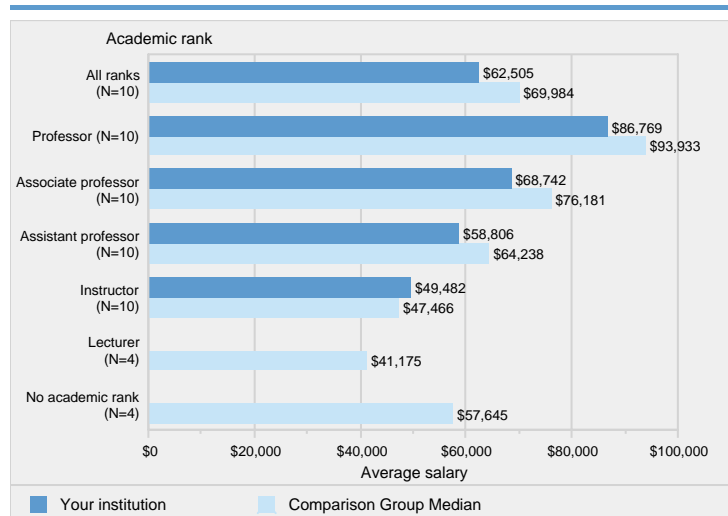

Figure 18. Full-time equivalent staff, by occupational category: Fall 2015

ÞUVÒKÍÓ:æá~æc^æ••i•cæ}c^æ!^} [c]é}&|~á^áÉØ [!h&æ]~ [æc] []á^ææi•Éi•^h@c@^
 T^c@ [á[[[*ææ]h [c^Éh]æ•h@c@^} { á^h [-h] •cæ cæ [] •h} h@c@^h& [{]æiæ• []á^i []~É
 ÚUWÚÓÓKÁWEÚÉÍÓ^ æic { ^}c [-hÓá~ &æc [] Éh]æc [] æh]Ó^}c^!- [!hÓá~ &æc [] h]Ucæc•c&•É
 Q}c^*!æc^áh]U [•c^h& [] áæi^hÓá~ &æc [] h]Óææh]U^•c^ { AÇUÓÓÓUDKAU] i} *hGEF ÍÉAP { æ }
 Ú^• []i&^h& [{] []^}cÉ

Figure 19. Average salaries of full-time instructional non-medical staff equated to 9-month contracts, by academic rank: Academic year 2015-16

ÞUVÒKÍÓ:æá~æc^æ••i•cæ}c^æ!^} [c]é}&|~á^áÉØ [!h&æ]~ [æc] []á^ææi•Éi•^h@c@^
 & []cæc•h, æ•h&æ] & [æc^áh]á^h []c] []i} *h@c@^hæc^iæ^h { []c@]~h•ææi^h^á^hÉhV@^hæc^iæ^h
 { []c@]~h•ææi^h, æ•h&æ] & [æc^áh]á^hæc^iæi} *h@c@^hæc^iææi^h []c@]~h•æc^h@c@^hæc^iæ
 { []c@^h& [c^!^áh]á^hæc^iæ []hÉhFÉhFFæ} áhFGE []c@h& []c]æc•É
 ÚUWÚÓÓKÁWEÚÉÍÓ^ æic { ^}c [-hÓá~ &æc [] Éh]æc [] æh]Ó^}c^!- [!hÓá~ &æc [] h]Ucæc•c&•É
 Q}c^*!æc^áh]U [•c^h& [] áæi^hÓá~ &æc [] h]Óææh]U^•c^ { AÇUÓÓÓUDKAU] i} *hGEF ÍÉAP { æ }
 Ú^• []i&^h& [{] []^}cÉ