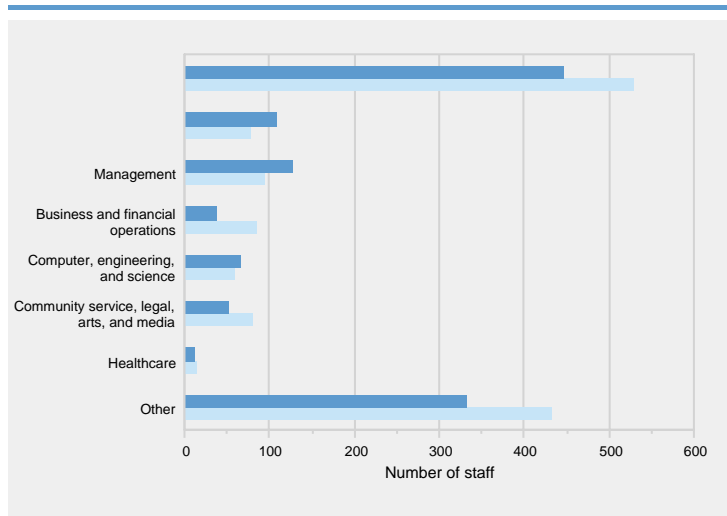

Figure 18. Full-time equivalent staff, by occupational category: Fall 2015

ÞUVÒKÍÓ:æá~æc^æ••i•cæ}c^æ!^} [c]é}&|~á^áÉØ [!h&æ]~ [æc] []á^ææi•Éi•^h@c@^
 T^c@ [á[[[*ææ]h [c^Éh]æ•h@c@^} { á^h [-h] •cæ cæ [] •h} h@c@^h& [{]æiæ• []á^i []~É
 ÚUWÚÓÓKÁWEÚÉÍÓ^ æic { ^}c [-hÓá~ &æc [] Éh]æc [] æh]Ó^}c^!- [!hÓá~ &æc [] h]Ucæc•c&•É
 Q}c^*!æc^áh]U [•c^h& [] áæi^hÓá~ &æc [] h]Óææh]U^•c^ { AÇUÓÓÓUDKAU] i} *hGEF ÍÉAP { æ }
 Ú^• []i&^h& [{] []^}cÉ

Figure 19. Average salaries of full-time instructional non-medical staff equated to 9-month contracts, by academic rank: Academic year 2015-16

ÞUVÒKÍÓ:æá~æc^æ••i•cæ}c^æ!^} [c]é}&|~á^áÉØ [!h&æ]~ [æc] []á^ææi•Éi•^h@c@^
 & []cæc•h, æ•h&æ] & [æc^áh]á^h []c] []i} *h@c@^hæc^iæ^h { []c@]~h•ææi^h^á^hÉhV@^hæc^iæ^h
 { []c@]~h•ææi^h, æ•h&æ] & [æc^áh]á^hæc^iæi} *h@c@^hæc^iææi^h []c@]~h•æc^h@c@^hæc^iæ
 { []c@^h& [c^!^áh]á^hæc^iæ []hÉhFÉhFFæ} áhFGE []c@h& []c]æc•É
 ÚUWÚÓÓKÁWEÚÉÍÓ^ æic { ^}c [-hÓá~ &æc [] Éh]æc [] æh]Ó^}c^!- [!hÓá~ &æc [] h]Ucæc•c&•É
 Q}c^*!æc^áh]U [•c^h& [] áæi^hÓá~ &æc [] h]Óææh]U^•c^ { AÇUÓÓÓUDKAU] i} *hGEF ÍÉAP { æ }
 Ú^• []i&^h& [{] []^}cÉ