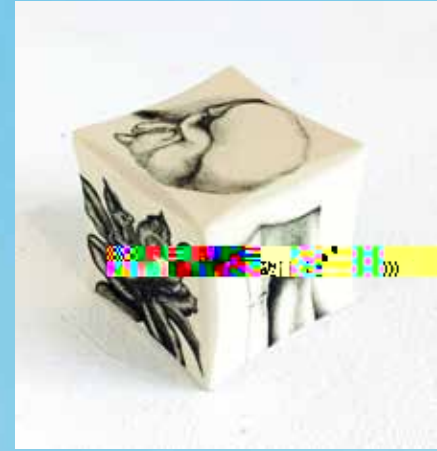

THE NEW HARMONY CLAY PROJECT

E... P... L... D... /... T... N... H... G... P...
,NHCP... A... R... S...
C... B... P... S... N... H... T...
...
... NHCP...
...
...

O... NHCP...
...
...
...

... D... C... **COMING TO TERMS WITH HENRY**
... Y... S... B... **EYE OF GOD DICE**

... M... K... **FORCE MULTIPLIERS**
... A... P... **UNTITLED**